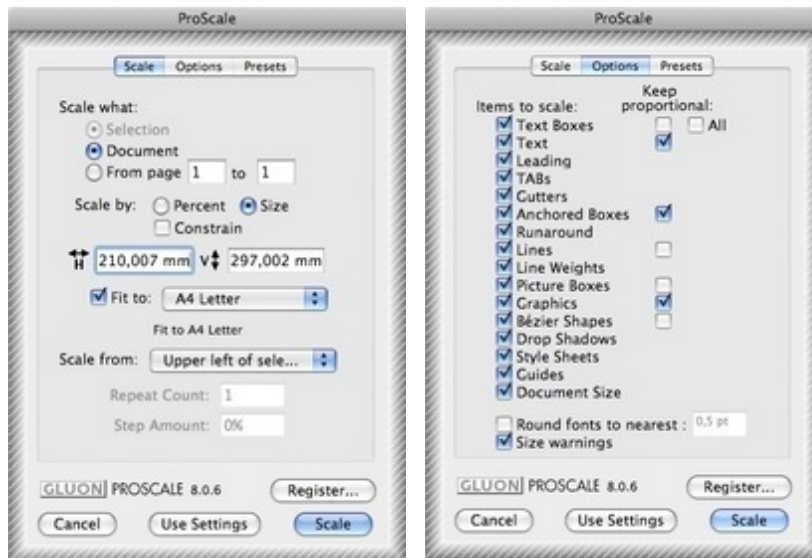

# ProScale

Scales items, groups, pages, documents, fits text, fits pictures

With the Scale Selection - menu item you can scale page elements or groups of elements or documents to a specific percentage or size. All currently selected items will be scaled to the amount or size specified and the elements will be repositioned accordingly. If no items are selected the Scaler will assume you wish to scale the entire document, thus certain features will not be available within the dialog.