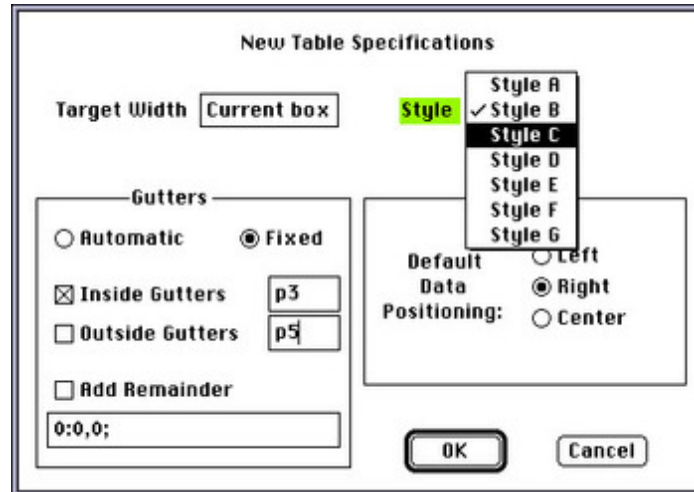

Mathable

allows users to create tables of equations and math problems

Mathable is an integrated typographic enhancement for QuarkXPress that combines the features of York's XMath and XTable XTensions. Mathable has all the features of XMath and XTable, and allows users to create tables of equations and math problems for technical journals and exercise sections of textbooks.

for QXP 6.5 -> [XPressMath](#)