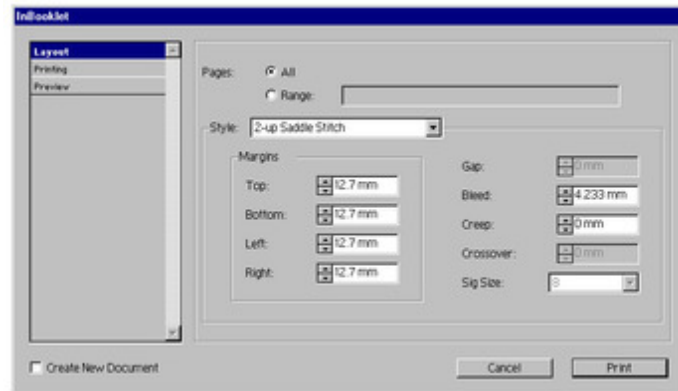

InBooklet

Impose pages from a single InDesign document

Impose pages from a single InDesign document with full control over margins, gaps, bleed, creep, and crossover traps. When printing direct to a output device or printer, InBooklet will not rearrange or shuffle the pages in a document - rather reordering is handled in the print stream yielding not only quicker but more reliable results.

InBooklet Version 2.1 now offers the ability to create a new InDesign document. All InDesign objects from your document, including InBooklet Printer's Marks for Crop and Registration, are fully editable.