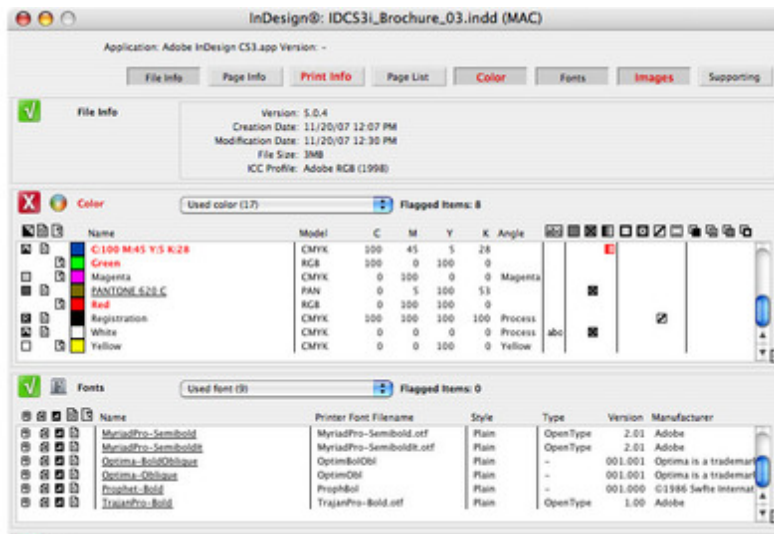

- Much, much more!

[fc_comparison_chart_en.pdf](#)

FlightCheck comparison chart for print

Category

- Software