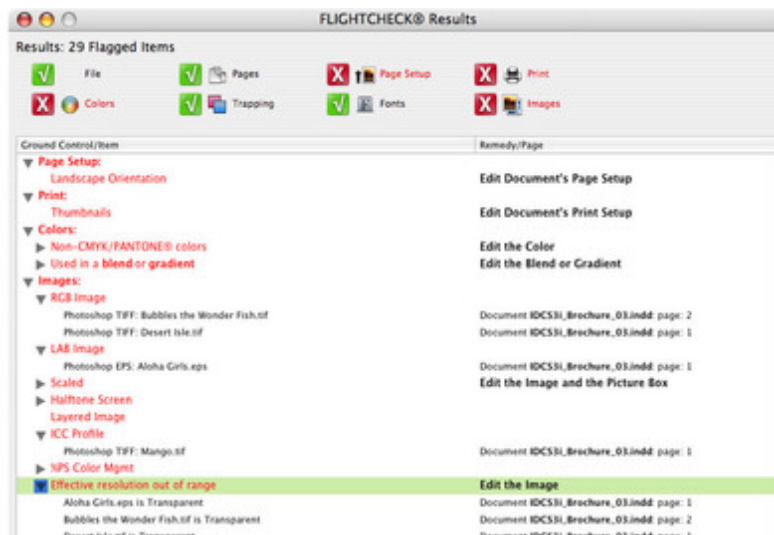

- Much, much more!

[fc_comparison_chart_en.pdf](#)

FlightCheck comparison chart for print

Category

- Software