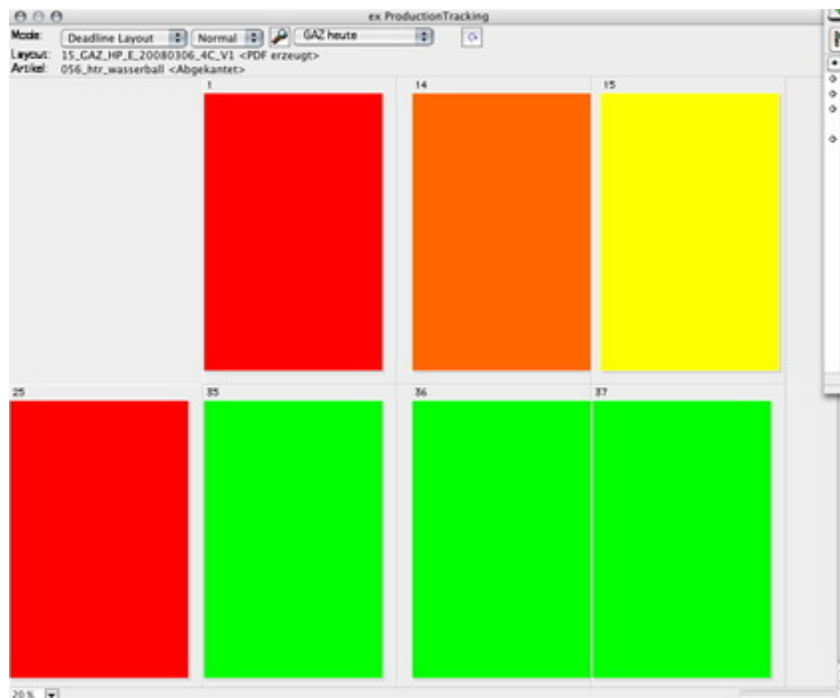

Deadline

The deadline mode is a „coloured warning mode“, which highlights the layouts and articles depending from to be activated. In the K/V field has to be an entry for delivering time.

Deadline - Definition

Deadline für Status: unbearbeitet

deaktivieren aktivieren

Darstellung, wenn OK:

Relative Abweichung vom absoluten Wert für die Deadline aus den Kopf- und Verwaltungsdaten:

dd:hh:mm

Warnstufe 1: - 03:00:00

Warnstufe 2: - 02:00:00

Warnstufe 3: - 01:00:00

Abbrechen OK

The layout mode deadline shows the layouts as pages with a warning colour. In the following example the layouts, which still did not reach a deadline, are shown in green. Pages, that reach the deadline

- in 3 days: yellow
- in 2 days: orange
- in 1 day: red

The article mode deadline shows the articles on a page with a warning colour. In this example articles, that did not reach a deadline, are shown in green.