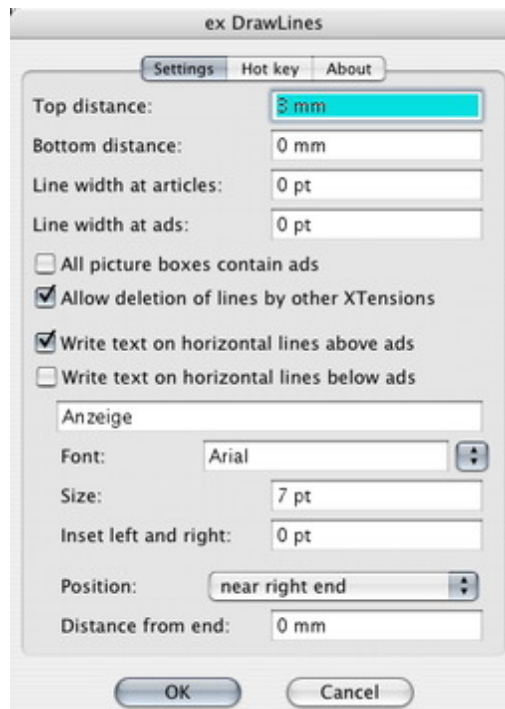

ex DrawLines

For creating consistent lines and distances between articles and ads

ex DrawLines XTension is a tool for drawing lines around boxes. Consistent appearance of lines and distance from box edges in articles or ads are guaranteed using the ex DrawLines preferences.

A palette allows you to switch between line types:

Category

- XTension

Theme

- Design/Layout
- Editorial Workflow
- Utilities

Related Products

- [ex Ad2PlanPro](#)

Developer