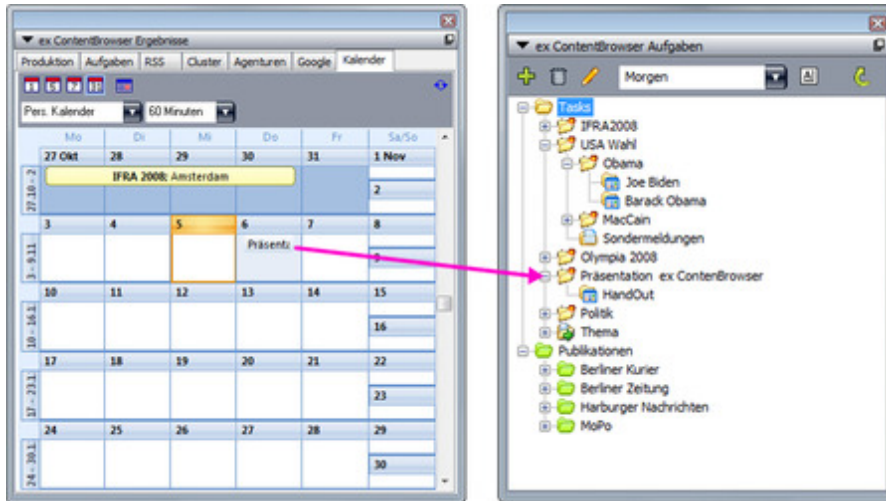

Resourceplanning

Projects and resources can be scheduled chronologically. Projects and jobs can be generated in the job palette by drag & drop of calendar entries .

By this way personal resources like photographers can be planned easily and more efficient.

Figure 16

Figure 18