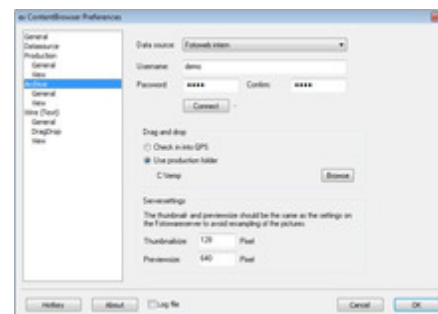

The required settings have to be set in the preferences.

With the search palette direct in QuarkXPress or QuarkCopyDesk the user has access to the saved assets in Fotoware.

results are listed in a separate window and the keyword is highlighted bold.