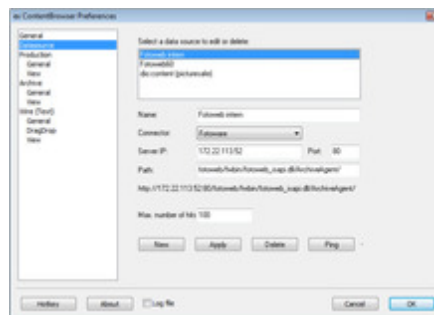

The required settings have to be set in the preferences.

With the search palette direct in QuarkXPress or QuarkCopyDesk the user has access to the saved assets in Fotoware.

results are listed in a separate window and the keyword is highlighted bold.