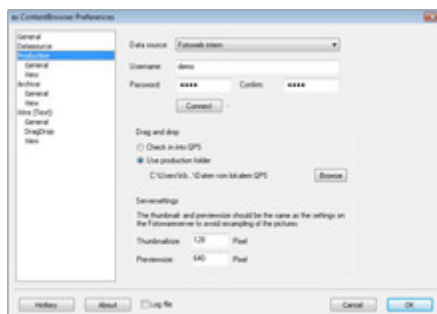

The required settings have to be set in the preferences.

With the search palette direct in QuarkXPress or QuarkCopyDesk the user has access to the saved assets in Fotoware.

results are listed in a separate window and the keyword is highlighted bold.

The results (picture + text) can be used directly by drag & drop to an open XPress document or archived issue focussed in a publishing system.