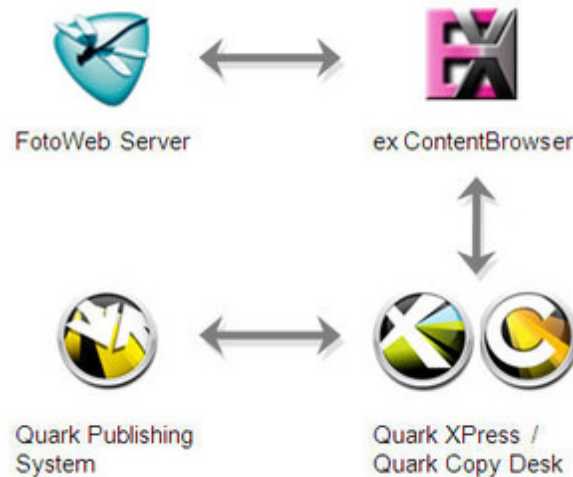

# Fotoware Integration

Fotoware is the leading developer of software for asset management and processing digital pictures in Europe. Their product FotoWeb is integrated by an interface in ex ContentBrowser. FotoWeb can be searched by ex ContentBrowser as a production- and archive-database directly over a search palette in QuarkXPress or QuarkCopyDesk.

The required settings have to be set in the preferences.

With the search palette direct in QuarkXPress or QuarkCopyDesk the user has access to the saved assets in Fotoware.

results are listed in a separate window and the keyword is highlighted bold.

The results (picture + text) can be used directly by drag & drop to an open XPress document or archived issue focussed in a publishing system.