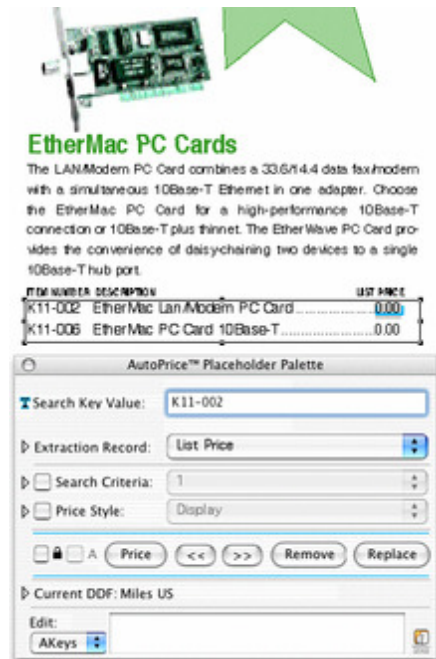

AutoPrice works by allowing the user to establish “placeholders” within new or existing documents which are linked to a database file. Unlike other software products which require that you link to a specific text or picture box, AutoPrice lets you link to any range of text or any picture box, in a document. This means that you do not have to restructure your layout to accommodate the links, thereby simplifying the design and editing process.

AutoPrice also allows you to automatically style incoming prices in virtually any fashion. And it is simple to spin-off multiple versions of your catalog or document from a single source.

Features:

- Saves time by automatically updating information from any flat-file or ODBC-compliant database. No more manual price changes
- Allows last-minute revisions so published information is always current & consistent
- Reduces errors and speeds proofing
- Allows you to instantly swap out product pictures, logos or any type of graphic image
- Automate versioning: spin off multiple catalog versions from a single original
- Use AutoPrice Exporter Pro to extract data from an InDesign document to a database file, which can then be used to populate Web, e-commerce or digital content databases

QuarkXPress Palette