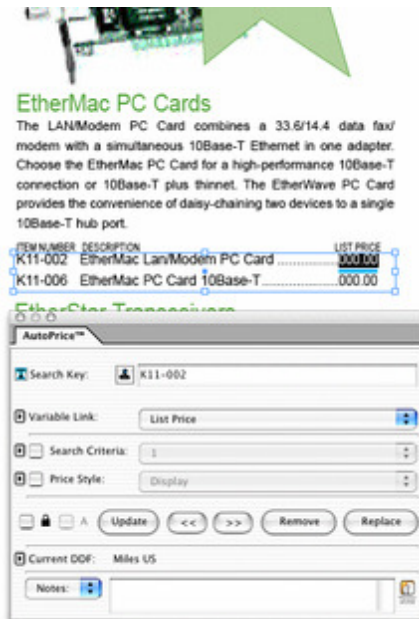

Adobe InDesign Palette

Category

- XTension
- PlugIn

Theme

- Database Publishing

Related Products